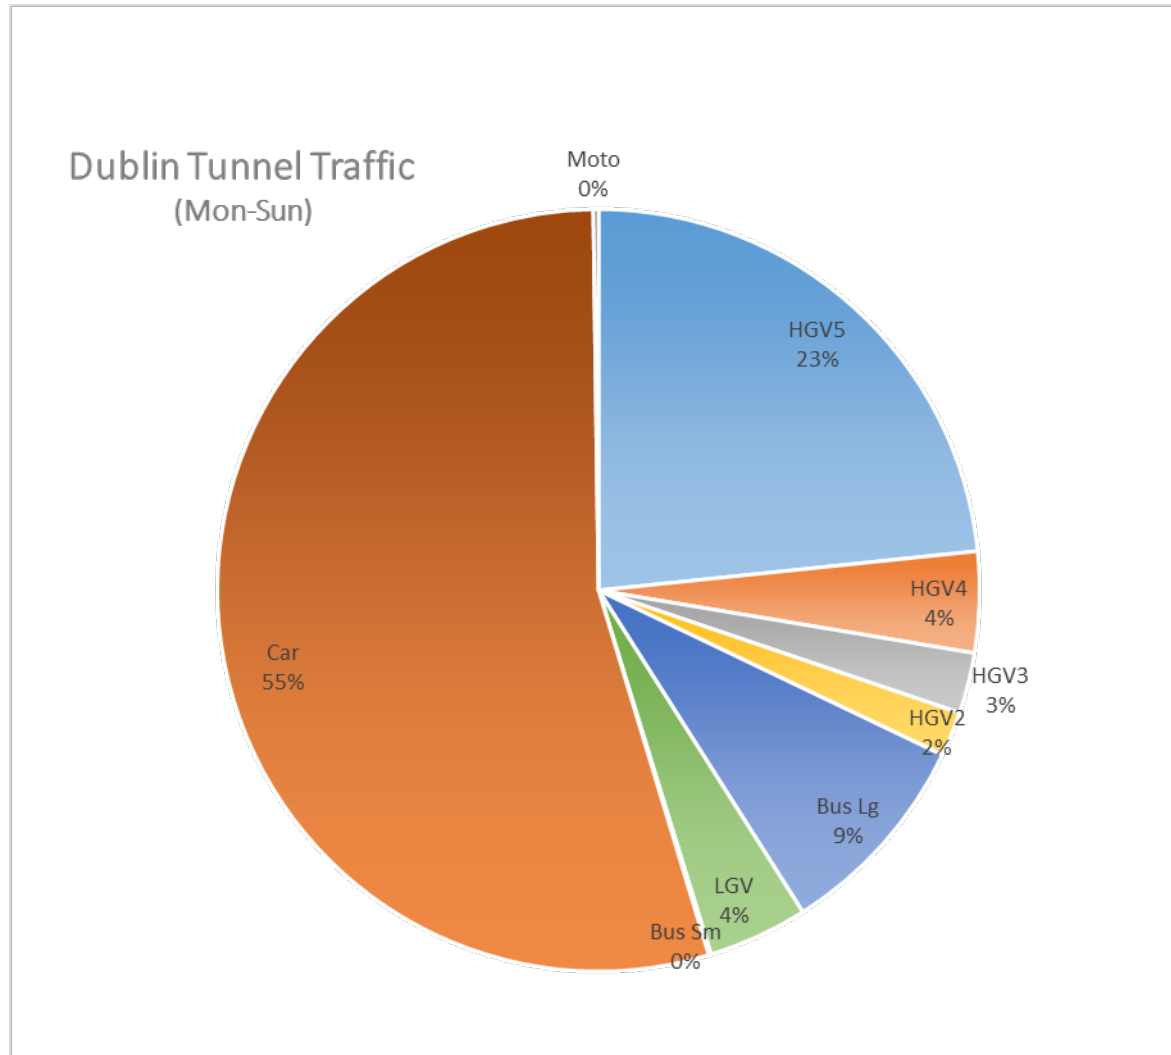

# Dublin Tunnel Violations History

# Dublin Tunnel Speed Distribution

## January 2018 – July 2018

Average Daily Traffic: 21,695  
 Average Violations/Day: 28.1  
 Percent Violations: 0.13%

# Dublin Tunnel Violations vs Accidents