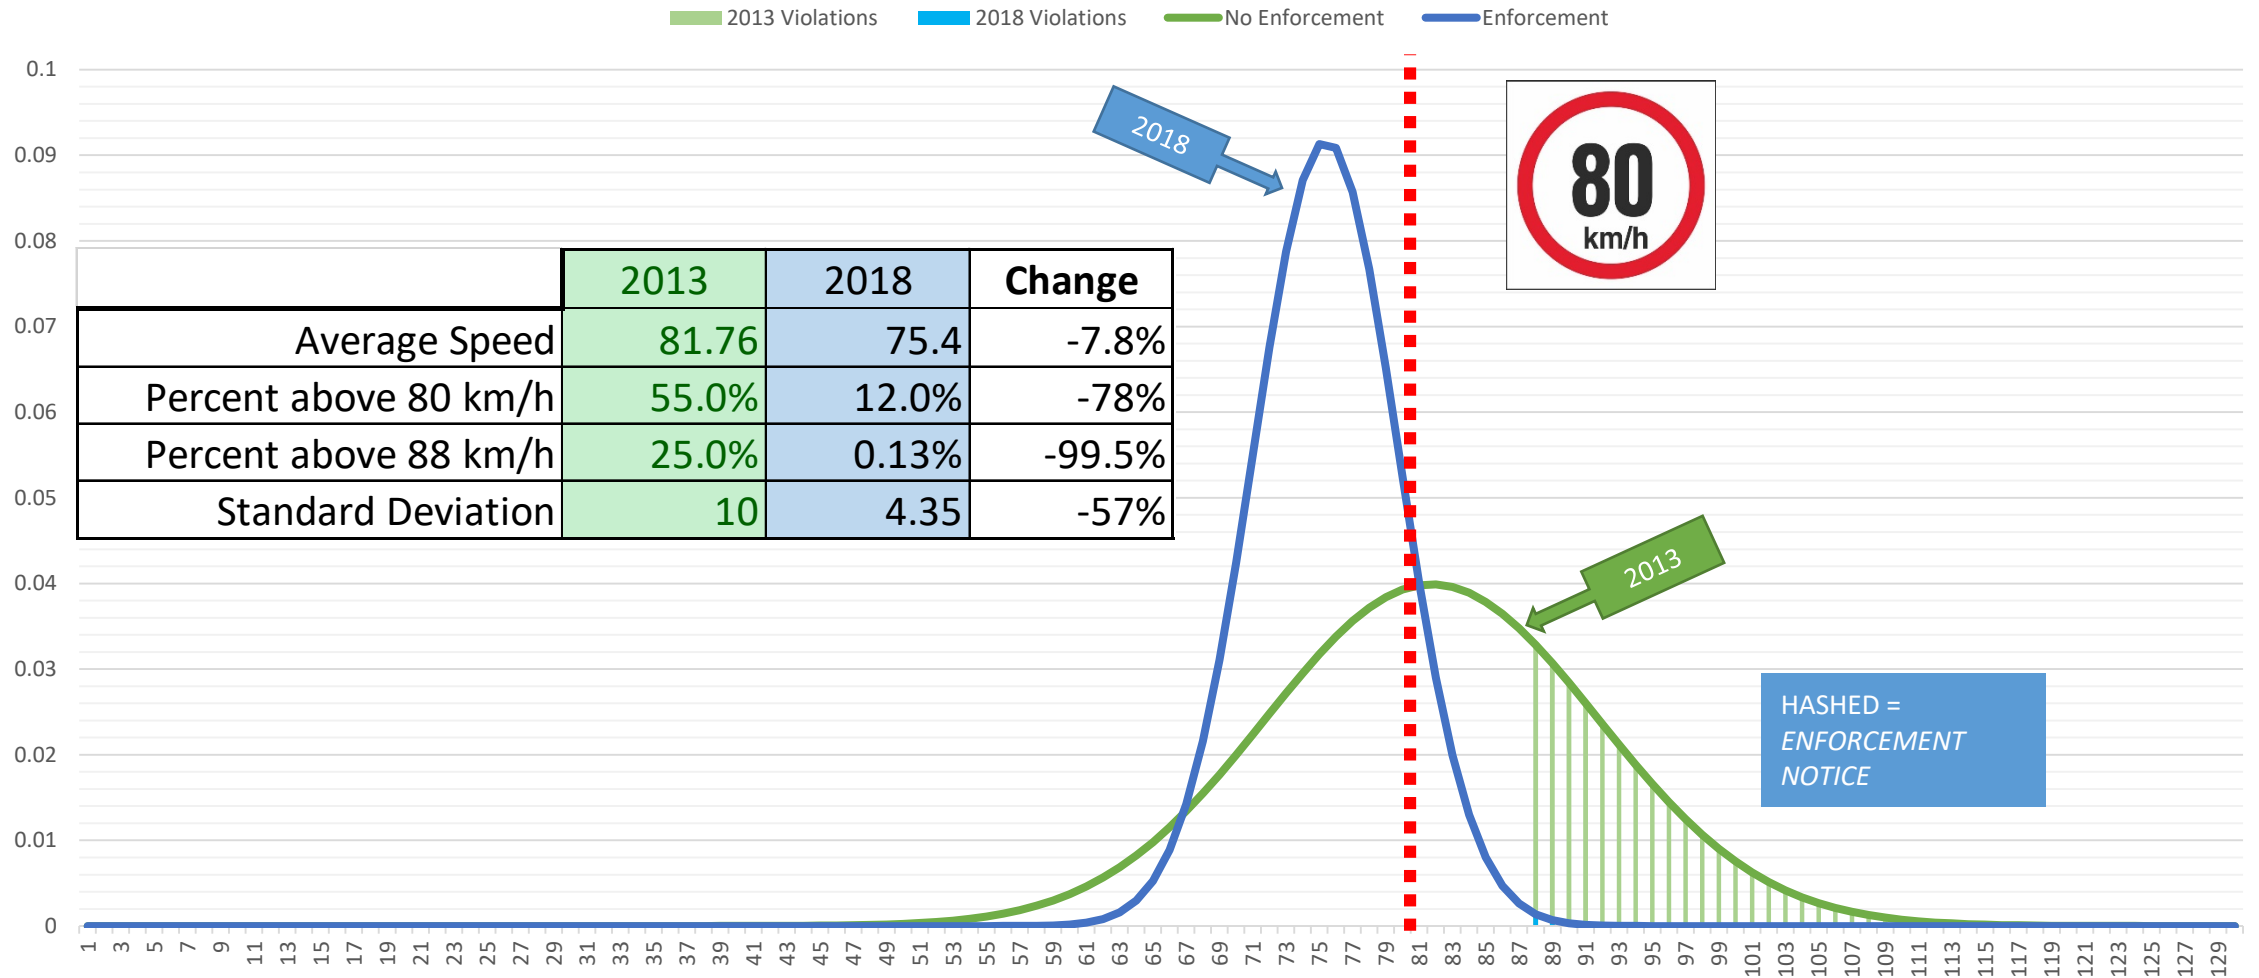

Dublin Tunnel Speed Distribution

Pre/Post Average Speed