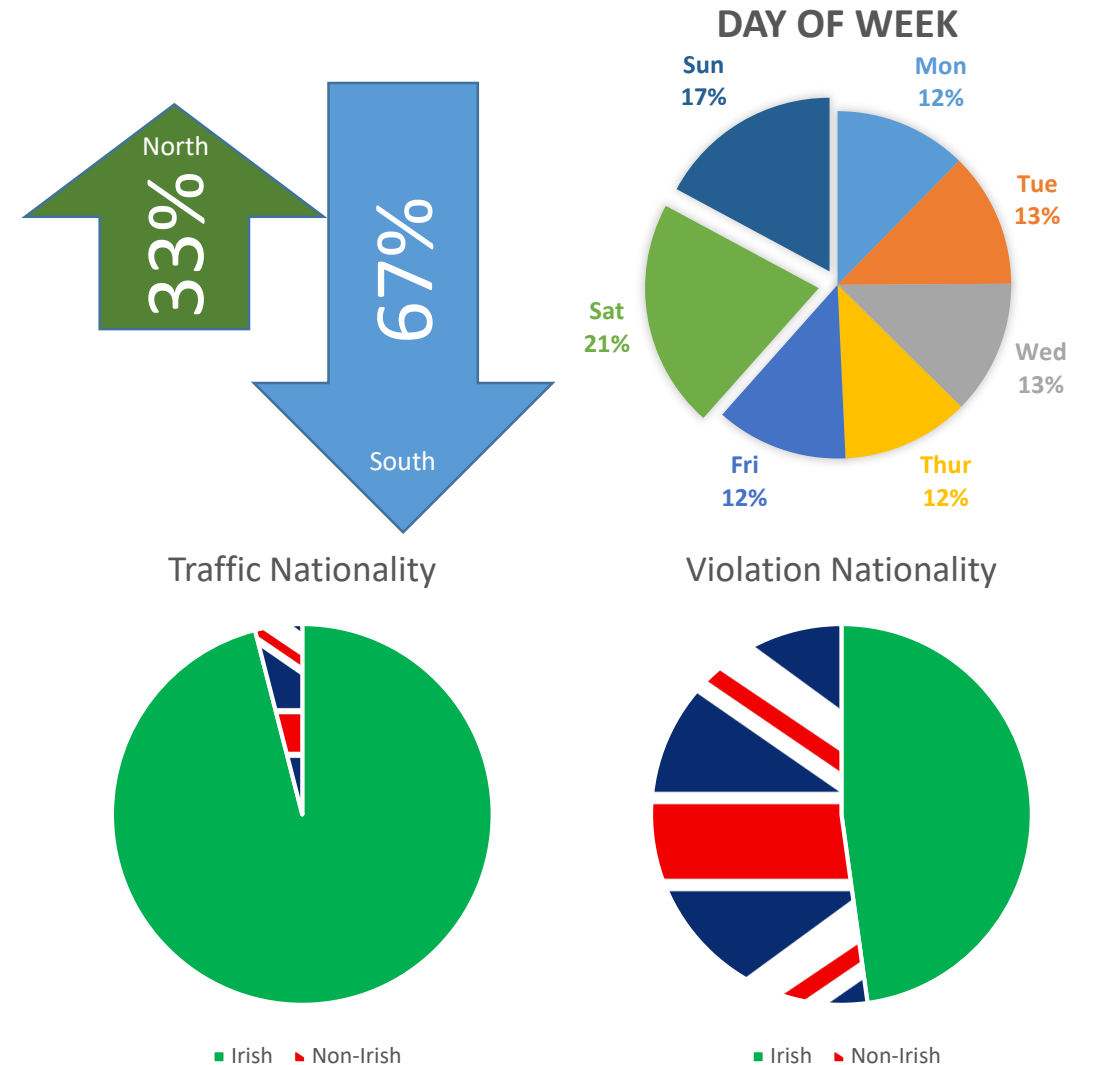

# Dublin Tunnel Violations History

# Dublin Tunnel Speed Distribution

## January 2018 – July 2018

Average Daily Traffic: 21,695  
 Average Violations/Day: 28.1  
 Percent Violations: 0.13%

# Dublin Tunnel Violations vs Accidents