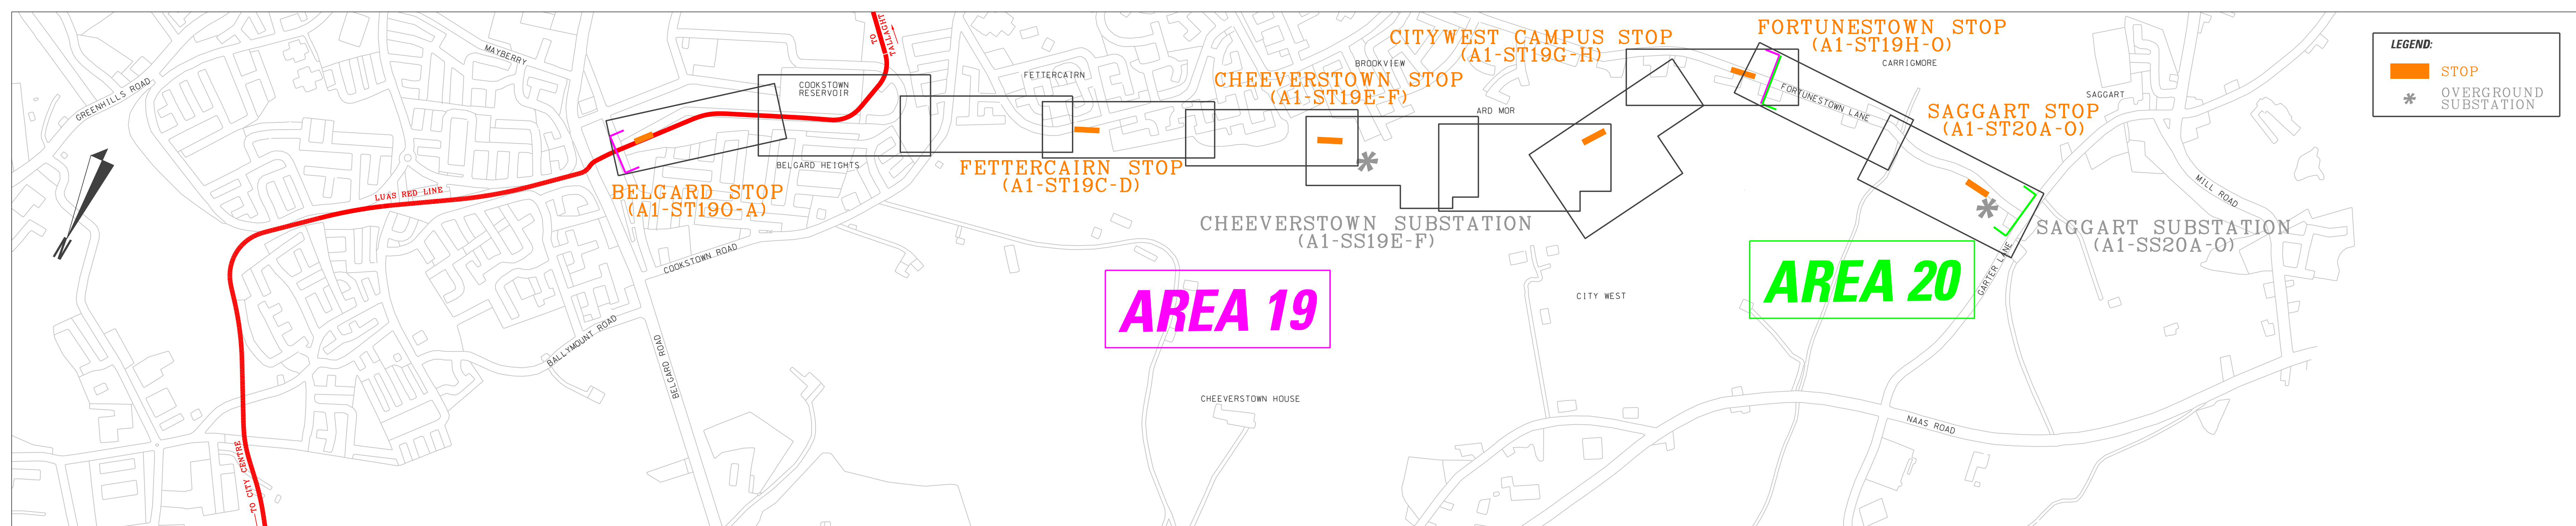

KEY MAP LAYOUT - ALIGNMENT

KEY MAP LAYOUT - PROPERTY

KEY MAP LAYOUT - STRUCTURES (STOPS AND SUBSTATIONS)

DUBLIN LIGHT RAIL - LINE A1