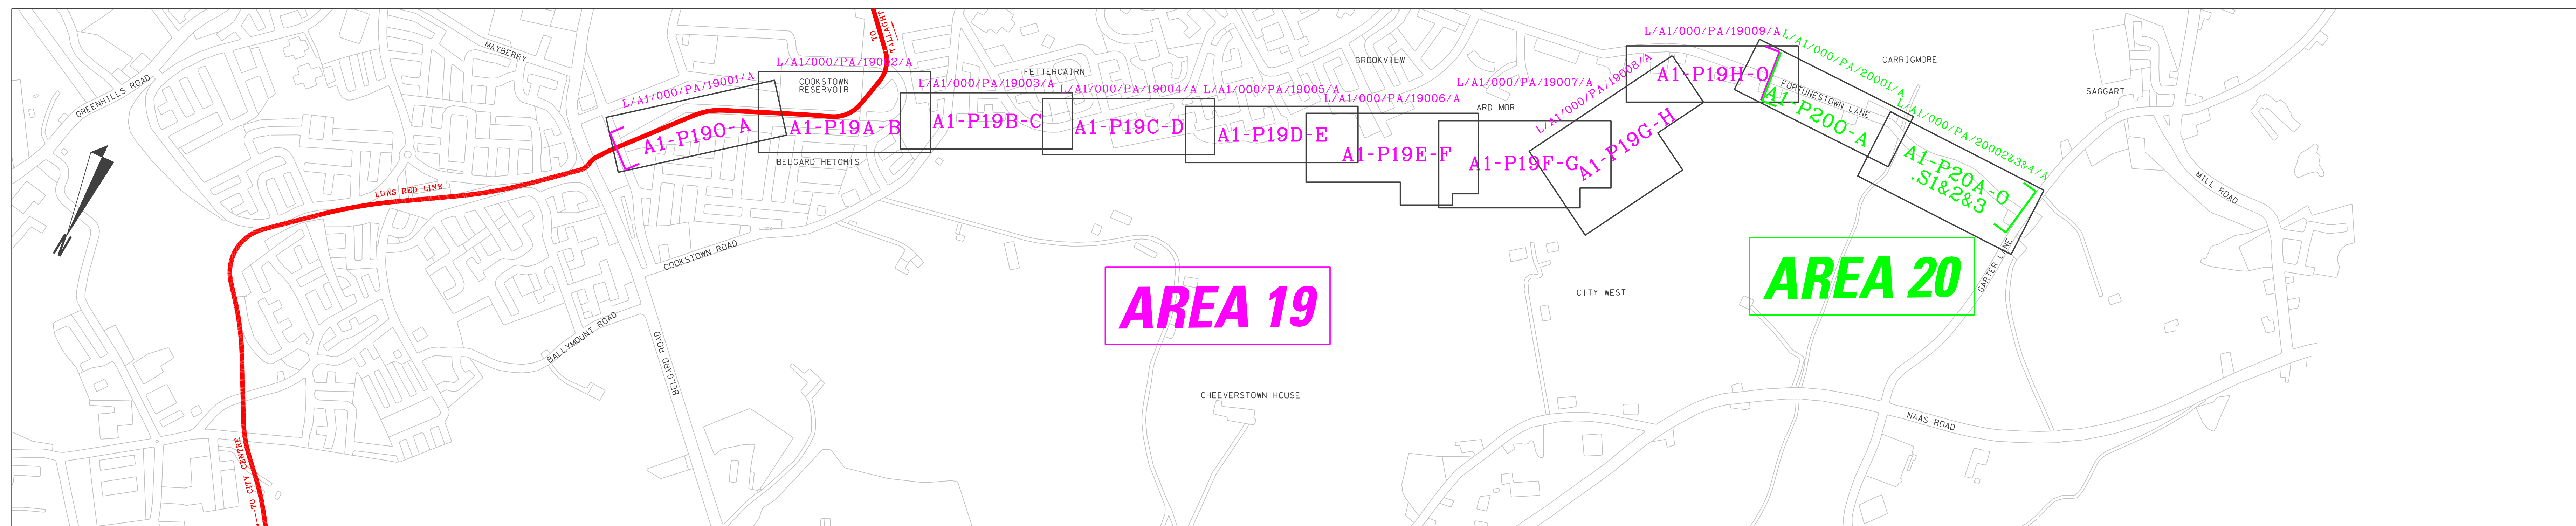

KEY MAP LAYOUT - ALIGNMENT

KEY MAP LAYOUT - PROPERTY

KEY MAP LAYOUT - STRUCTURES (STOPS AND SUBSTATIONS)

DUBLIN LIGHT RAIL - LINE A1